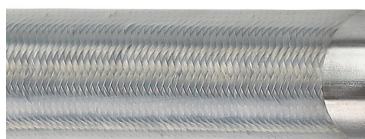

Armor Casing

Armor Casing is a highly flexible, heavy duty metal casing which protects the hose against rough handling and over bending. Armor can be applied over the entire length of the hose or as an armor cuff. Armor cuffs can be applied in 12"-18" lengths to each end of the hose to prevent kinking and hose stress.

Silicone Fire Sleeve

TEMPERATURE:

Continuous: -65°F to 500°F
Intermittent: -65°F to 2000°F

TESTED IN ACCORDANCE WITH:
UL-73, NFPA-250, ASTM-E84

Silicone Fire Sleeve has a coating of specially compounded silicone rubber bonded to a low-density high bulk fiberglass sleeve. This unique combination offers a temporary barrier to flame penetration and provides long term mechanical/environmental protection. Applications include steel manufacturing plants, foundries, glass factories, and welding/cutting shops.

Silicone Cover

A clear silicone cover provides protection during extreme environmental exposure. Provides ease of cleanability when over a braided stainless steel hose. Cover also serves as a "to the touch" thermal insulator.

Stainless Steel Braid

304 Stainless Steel braided sleeving provides protection against temperature and abrasion. Available to go over 1/2"-4" hose.

Golden Bridge

The Golden Bridge is a heavy duty, safety yellow, hose support that easily bolts together over any hose or stainless steel piping system. A series of bridges elevate the hose or pipe off the floor keeping the hose clean, reducing wear and tear on the cover, and preventing damage to the sanitary end connections.