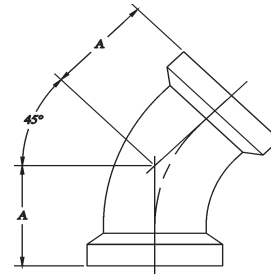

SIZE	2KI 45 DEGREE ELBOW FEMALE I-LINE		
	T304 #7 FINISH	T316L #7 FINISH	A in
1"	137-3885	137-3885X	1 5/16
1-1/2"	137-3886	137-3886X	1 23/32
2"	137-3887	137-3887X	2 1/8
2-1/2"	137-3888	137-3888X	2 5/8
3"	137-3889	137-3889X	3 1/8
4"	137-3890	137-3890X	4 1/4