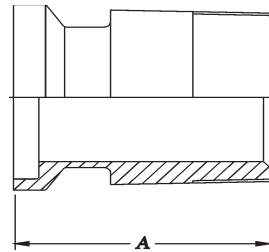

I-LINE FITTINGS

SIZE	22FI-14I MALE I-LINE x FEMALE NPT ADAPTER			22I-15I FEMALE I-LINE x FEMALE NPT ADAPTER		
	T304 #7 FINISH	T316L #7 FINISH	A in	T304 #7 FINISH	T316L #7 FINISH	A in
1"	137-877	137-877X	1 7/8	137-854	137-854X	2 1/16
1-1/2" x 1"	137-878	137-878X	4 3/8	137-855	137-855X	4 3/8
1-1/2"	137-879	137-879X	1 27/32	137-856	137-856X	2 1/32
2" x 1"	137-880	137-880X	4 15/32	137-857	137-857X	4 17/32
2" x 1-1/2"	137-881	137-881X	4 1/2	137-858	137-858X	4 9/16
2"	137-882	137-882X	1 29/32	137-859	137-859X	2 3/16
2-1/2" x 1-1/2"	137-884	137-884X	4 5/8	137-861	137-861X	4 5/8
2-1/2" x 2"	137-885	137-885X	4 15/32	137-862	137-862X	4 21/32
2-1/2"	137-886	137-886X	2 9/32	137-863	137-863X	2 19/32
3"	137-891	137-891X	2 15/32	137-868	137-868X	2 25/32
4"	137-897	137-897X	2 5/8	137-874	137-874X	2 15/16

22I-15I

Triplex Sales Company
1143-45 Tower Road
Schaumburg, IL 60143
847-839-8442 Phone
847-839-8547 Fax
Sales@Triplex Sales.com