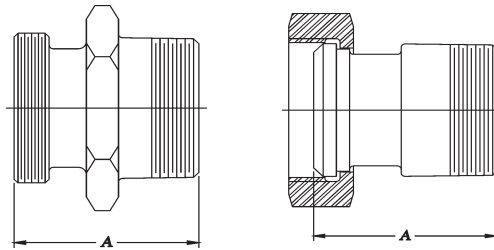

BEVEL SEAT FITTINGS

SIZE	21 ADAPTER		21-14 ADAPTER	
	T304 #7 FINISH	A in	T304 #7 FINISH	A in
1"	102-1	2 1/4	102-7	2 29/32
1-1/2"	102-2	2 7/16	102-8	2 15/16
2"	102-3	2 21/32	102-9	3
2-1/2"	102-4	3 9/32	102-10	3 5/8
3"	102-5	3 1/2	102-11	4 5/32
4"	102-6	3 13/16	102-12	4 17/32

SIZE	22 ADAPTER		22-14 ADAPTER	
	T304 #7 FINISH	A in	T304 #7 FINISH	A in
1"	102-51	1 13/16	102-57	2 1/2
1-1/2"	102-52	1 13/16	102-58	2 13/16
2"	102-53	1 15/16	102-59	2 23/32
2-1/2"	102-54	2 7/16	102-60	3 1/4
3"	102-55	2 5/8	102-61	3 27/32
4"	102-56	3	102-62	4 7/32