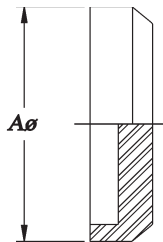

Triplex Sales Company
1143-45 Tower Road
Schaumburg, IL 60143
847-839-8442 Phone
847-839-8547 Fax
Sales@Triplex Sales.com