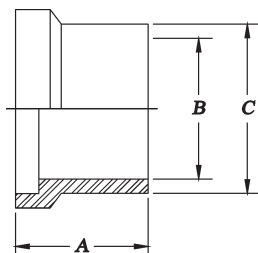

I-LINE FITTINGS

SIZE	15WI-CB WELDING FERRULE			15WHI HEAVY WALL WELDING FERRULE				
	T304 #7 FINISH	T316L #7 FINISH	A in	T304 #7 FINISH	T316L #7 FINISH	A in	B in	C in
1"	29-510CB	1558463193	25/32	29-645	29-645X	1 1/2	1	1 1/4
1-1/2"	29-511CB	1558464223	15/16	29-646	29-646X	1 5/8	1	1 11/16
2"	29-512CB	1558465253	1 1/32	29-647	29-647X	1 3/4	2	2 1/4
2-1/2"	29-513CB	1558466283	1 5/32	29-648	29-648X	1 3/4	2	2 3/4
3"	29-514CB	1558467313	1 7/32	29-649	29-649X	1 13/16	3	3 5/16
4"	29-515CB	1558468343	1 11/32	29-650	29-650X	2 1/8	4	4 1/4
6"	29-752CB	29-752XCB	1 1/8	-	-	-	-	-
8"	29-834CB	29-834XCB	1 1/8	-	-	-	-	-

SIZE	15RI ROLL-ON FERRULE		
	T304 #7 FINISH	T316L #7 FINISH	A in
1"	29-729 POA	29-729X POA	1 1/32
1-1/2"	29-730 POA	29-730X POA	1 1/16
2"	29-731 POA	29-731X POA	1 5/16
2-1/2"	29-732 POA	29-732X POA	1 3/8
3"	29-733 POA	29-733X POA	1 3/8
4"	29-734 POA	29-734X POA	1 3/8
6"	-	-	-
8"	-	-	-