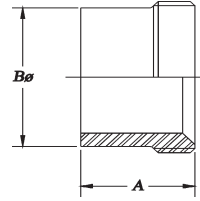

BEVEL SEAT FITTINGS

SIZE	15W THREADED HEAVY WALL TANK FERRULE			
	T304 #7 FINISH	T316L #7 FINISH	A in	B in
1"	29-85	29-85X	1 1/2	1 1/4
1-1/2"	29-86	29-86X	1 5/8	1 3/4
2"	29-87	29-87X	1 3/4	2 5/16
2-1/2"	29-88	29-88X	1 3/4	2 7/8
3"	29-89	29-89X	1 13/16	3 3/8
4"	29-90	29-90X	2 1/8	4 1/4