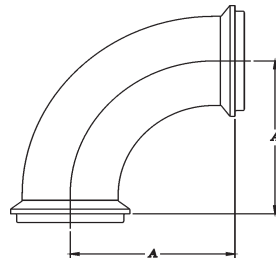

SIZE	2EI 90 DEGREE ELBOW MALE I-LINE		
	T304 #7 FINISH	T316L #7 FINISH	A in
1"	137-4009	137-4009X	1 13/16
1-1/2"	137-4010	137-4010X	2 11/16
2"	137-4011	137-4011X	3 15/32
2-1/2"	137-4012	137-4012X	4 17/32
3"	137-4013	137-4013X	5 9/16
4"	137-4014	137-4014X	7 3/4