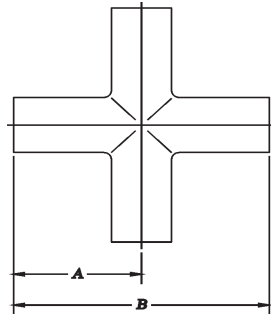

9W BUTTWELD CROSS

Triplex Sales Company
1143-45 Tower Road
Schaumburg, IL 60143
847-839-8442 Phone
847-839-8547 Fax
Sales@Triplex Sales.com