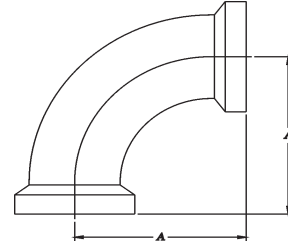

I-LINE FITTINGS

SIZE	2CI 90 DEGREE ELBOW FEMALE I-LINE		
	T304 #7 FINISH	T316L #7 FINISH	A in
1"	137-3653	137-3653X	2
1-1/2"	137-3654	137-3654X	2 7/8
2"	137-3655	137-3655X	3 3/4
2-1/2"	137-3656	137-3656X	4 27/32
3"	137-3657	137-3657X	5 7/8
4"	137-3658	137-3658X	8 1/16