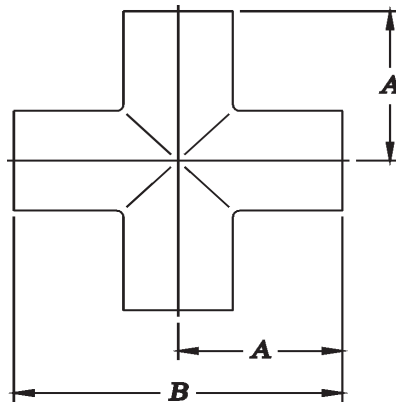

B9W

Triplex Sales Company
1143-45 Tower Road
Schaumburg, IL 60143
847-839-8442 Phone
847-839-8547 Fax
Sales@Triplex Sales.com