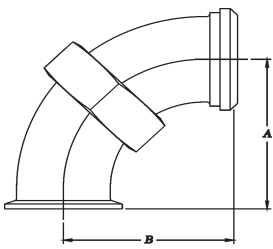

S-LINE FITTINGS

SIZE	2FMP-14 ELBOW	2FMP-15 ELBOW	A in	B in	7MP TEE		A in	B in
	T304 #7 FINISH				T304 #7 FINISH	T316L #7 FINISH		
1"	137-999	137-811	2	2 3/16	137-624	137-624X	2 3/8	4 3/4
1-1/2"	137-579	137-584	2 3/4	2 31/32	137-625	137-625X	2 3/4	5 1/2
2"	137-580	137-585	3 1/2	3 23/32	137-626	137-626X	3 1/2	7
2-1/2"	137-581	137-586	4 1/4	4 19/32	137-627	137-627X	3 1/2	7
3"	137-582	137-587	5	5 13/32	137-628	137-628X	3 3/4	7 1/2
4"	137-583	137-588	6 5/8	7 7/32	137-629	137-629X	4 1/2	9
6"	-	-	-	-	137-2982	137-2982X	6 1/2	13

2FMP-14