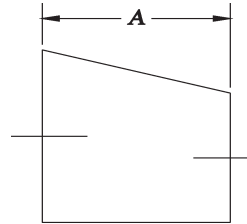

SANITARY WELD FITTINGS

SIZE	32W ECCENTRIC WELD REDUCER		
	T304 #7 FINISH	T316L #7 FINISH	A in
1-1/2" x 1"	37-2351	37-2351X	2
2" x 1-1/2"	37-2359	37-2359X	2
2-1/2" x 1-1/2"	37-2367	37-2367X	4
2-1/2" x 2"	37-2375	37-2375X	2
3" x 2"	37-2391	37-2391X	4
3" x 2-1/2"	37-2399	37-2399X	2
4" x 2"	37-2415	37-2415X	8
4" x 2-1/2"	37-2423	37-2423X	6
4" x 3"	37-2431	37-2431X	4
6"x 3"	37-3385	37-3385X	9
6"x 4"	37-3388	37-3388X	9