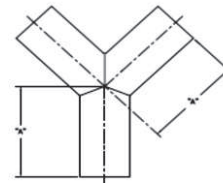

SIZE	28BWWW TRUE "Y"		
	T304 #7 FINISH	T316L #7 FINISH	A in
1"	137-4790 POA	137-4790X POA	1 3/4
1-1/2"	137-4791 POA	137-4791X POA	1 3/4
2"	137-4792 POA	137-4792X POA	1 13/16
2-1/2"	137-4793 POA	137-4793X POA	2 5/16
3"	137-4794 POA	137-4794X POA	2 1/2
4"	137-4795 POA	137-4795X POA	2 9/16