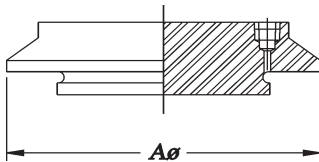

ASEPTIC FITTINGS

SIZE	16NI-14I MALE CAP		16NI-15I FEMALE CAP		A in
	T304 #7 FINISH	T316 #7 FINISH	T304 #7 FINISH	T316 #7 FINISH	
1"	3-226	3-226X	3-81	3-81X	2
1-1/2"	3-227	3-227X	3-82	3-82X	2 5/8
2"	3-228	3-228X	3-83	3-83X	3 5/16
2-1/2"	3-229	3-229X	3-84	3-84X	3 7/8
3"	3-230	3-230X	3-85	3-85X	4 7/8
78-71 * ADAPTER LINE (2) REQUIRED