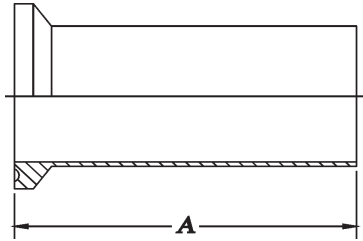

Q-LINE FITTINGS

SIZE	14HRQ WELDING FERRULE			14HTQ TYGON HOSE ADAPTER			16AQ-14Q SOLID END CAP		16AQSG SIGHT GLASS	
	T304 #7 FINISH	T316L #7 FINISH	A in	T304 #7 FINISH	T316L #7 FINISH	A in	T304 #7 FINISH	T316L #7 FINISH	ACRYLIC	A$\varnothing$ in
1"	129-820	129-820X	1 23/32	129-782	129-782X	4	Mar-97	3-97X	3-156	2
1-1/2"	129-821	129-821X	1 3/4	129-783	129-783X	4 1/8	Mar-98	3-98X	3-157	2
2"	129-822	129-822X	2 5/8	129-784	129-784X	4 17/32	Mar-99	3-99X	3-158	2 5/8
2-1/2"	129-823	129-823X	2 25/32	129-785	129-785X	4 29/32	3-100	3-100X	3-159	3 5/16
3"	129-824	129-824X	3 17/32	129-786	129-786X	5 3/32	3-101	3-101X	3-160	3 7/8
4"	129-825	129-825X	3 25/32	-	-	5 5/32	3-102	3-102X	3-161	4 7/8