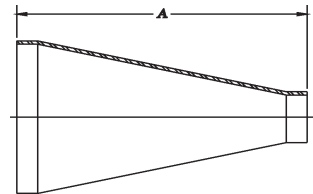

SANITARY WELD FITTINGS

SIZE	31W CONCENTRIC WELD REDUCER		
	T304 #7 FINISH	T316L #7 FINISH	A in
1-1/2" x 1"	37-1919	37-1919X	2 3/8
2" x 1-1/2"	37-1927	37-1927X	2 3/8
2-1/2" x 1-1/2"	37-1935	37-1935X	2 3/8
2-1/2" x 2"	37-1943	37-1943X	2 3/8
3" x 2"	37-1959	37-1959X	3 5/8
3" x 2-1/2"	37-1967	37-1967X	3 5/8
4" x 2"	37-1983	37-1983X	3 5/8
4" x 2-1/2"	37-1991	37-1991X	3 5/8
4" x 3"	37-1999	37-1999X	3 5/8
6" x 3"	37-3379	37-3379X	9
6" x 4"	37-3382	37-3382X	9