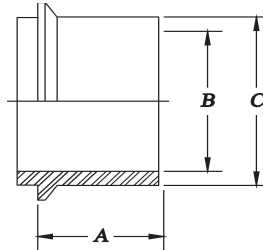

I-LINE FITTINGS

SIZE	14WI-CB WELDING FERRULE			14WHI WELDING FERRULE HEAVY WALL				
	T304 #7 FINISH	T316L #7 FINISH	A in	T304 #7 FINISH	T316L #7 FINISH	A in	B in	C in
1"	29-504CB	1454433193	19/32	29-563	29-563X	1 5/16	1	1 1/4
1-1/2"	29-505CB	1454434223	3/4	29-564	29-564X	1 7/16	1	1 11/16
2"	29-506CB	1454435253	25/32	29-565	29-565X	1 1/2	2	2 1/4
2-1/2"	29-507CB	1454436283	27/32	29-566	29-566X	1 7/16	2	2 3/4
3"	29-508CB	1454437313	29/32	29-567	29-567X	1 1/2	3	3 5/16
4"	29-509CB	1454438343	1 1/32	29-568	29-568X	1 13/16	4	4 1/4
6"	29-750	29-750X	13/16	-	-	-	-	-
8"	29-751CB	29-751XCB	13/16	-	-	-	-	-

SIZE	14RI ROLL-ON FERRULE		
	T304 #7 FINISH	T316L #7 FINISH	A in
1"	29-608 POA	29-608X POA	13/16
1-1/2"	29-609 POA	29-609X POA	5/8
2"	29-610 POA	29-610X POA	3/4
2-1/2"	29-611 POA	29-611X POA	11/16
3"	29-612 POA	29-612X POA	11/16
4"	29-613 POA	29-613X POA	11/16
6"	-	-	-
8"	-	-	-