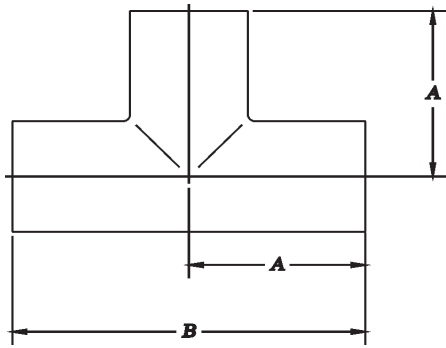

TUBE O.D. FITTINGS

SIZE	B7W TEE		B9W CROSS		A in	B in
	T304 #1 FINISH	T316L #1 FINISH	T304 #1 FINISH	T316L #1 FINISH		
1/2"	37-28	37-28X	37-57	37-57X	3/4	1 1/2
3/4"	37-29	37-29X	37-58	37-58X	1 7/8	3 3/4
1"	37-30	37-30X	37-59	37-59X	1 7/8	3 3/4
1-1/2"	37-32	37-32X	37-61	37-61X	2 1/4	4 1/2
2"	37-33	37-33X	37-62	37-62X	3	6
2-1/2"	37-34	37-34X	37-63	37-63X	3	6
3"	37-35	37-35X	37-64	37-64X	3 1/4	6 1/2
4"	37-36	37-36X	37-65	37-65X	3 7/8	7 3/4
6"	37-2982	37-2982X	37-2983	37-2983X	5	10

B7W