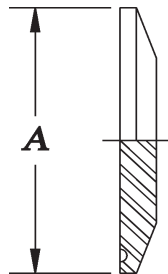

Triplex Sales Company
1143-45 Tower Road
Schaumburg, IL 60143
847-839-8442 Phone
847-839-8547 Fax
Sales@Triplex Sales.com