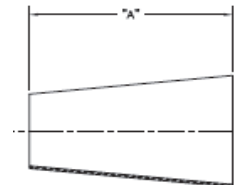

TUBE O.D. FITTINGS

SIZE	B31W CONCENTRIC REDUCER		
	T304 #1 FINISH	T316L #1 FINISH	A in
1" x 3/4"	37-113	37-113X	2 3/8
1-1/2" x 1"	37-117	37-117X	2 3/8
2" x 1"	37-119 POA	37-119X POA	2 3/8
2" x 1-1/2"	37-121	37-121X	2 3/8
2-1/2" x 1-1/2"	37-123	37-123X	2 3/8
2-1/2" x 2"	37-124	37-124X	2 3/8
3" x 2"	37-126	37-126X	3 5/8
3" x 2-1/2"	37-127	37-127X	3 5/8
4" x 2"	37-128 POA	37-128X POA	3 5/8
4" x 2-1/2"	37-129	37-129X	3 5/8
4" x 3"	37-130	37-130X	3 5/8
6"x 3"	37-2984	37-2984X	9
6"x 4"	37-2985	37-2985X	9

B31WC CONE CONCENTRIC		
T304 #1 FINISH	T316L #1 FINISH	A in
-	-	-
-	-	-
37-165ZZ POA	37-165XZZ POA	2
37-166ZZ POA	37-166XZZ POA	4
37-167ZZ POA	37-167XZZ POA	2
37-169ZZ POA	37-169XZZ POA	4
37-170ZZ POA	37-170XZZ POA	2
37-173ZZ POA	37-173XZZ POA	4
37-174ZZ POA	37-174XZZ POA	2
37-177ZZ POA	37-177XZZ POA	8
37-178ZZ POA	37-178XZZ POA	6
37-179ZZ POA	37-179XZZ POA	4

B31WC