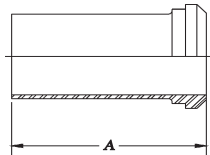

BEVEL SEAT FITTINGS

SIZE	14AHT TYGON		14AHR RUBBER HOSE ADAPTER		14R FERRULE PLAIN RECESSLESS		
	T304 #7 FINISH	A in	T304 #7 FINISH	A in	T304 #7 FINISH	T316L #7 FINISH	A in
1"	129-19	4 11/16	29-13	1 7/8	29-25	29-25X	3/4
1-1/2"	129-20	4 23/32	29-14	1 7/8	29-26	29-26X	1
2"	129-21	4 23/32	29-15	2 17/32	29-27	29-27X	1
2-1/2"	129-22	4 27/32	29-16	2 11/16	29-28	29-28X	1
3"	129-23	4 29/32	29-17	3 17/32	29-29	29-29X	1
4"	129-24	5 7/32	29-18	3 25/32	29-30	29-30X	1

SIZE	14W PLAIN FERRULE TANK SPUD HEAVY				14WL PLAIN FERRULE TANK SPUD (LIGHT)		
	T304 #7 FINISH	T316L #7 FINISH	A in	B in	T304 #7 FINISH	T316L #7 FINISH	A in
1"	29-37	29-37X	2 3/8	1 5/32	129-43	129-43X	2
1-1/2"	29-38	29-38X	2 17/32	1 21/32	129-44	129-44X	2 1/4
2"	29-39	29-39X	2 25/32	2 3/16	129-45	129-45X	2 1/2
2-1/2"	29-40	29-40X	3 1/16	2 11/16	129-46	129-46X	2 3/4
3"	29-41	29-41X	3 17/32	3 7/32	129-47	129-47X	3
4"	29-42	29-42X	4 5/16	4 1/4	129-48	129-48X	4