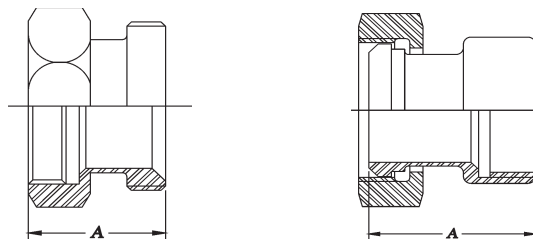

Triplex Sales Company
1143-45 Tower Road
Schaumburg, IL 60143
847-839-8442 Phone
847-839-8547 Fax
Sales@Triplex Sales.com