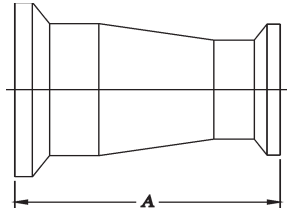

Q-LINE FITTINGS

SIZE	31Q-14FQ CONCENTRIC REDUCER			32Q-14FQ ECCENTRIC REDUCER		
	T304 #7 FINISH	T316L #7 FINISH	A in	T304 #7 FINISH	T316L #7 FINISH	A in
1-1/2" x 1"	137-409	137-409X	3 15/32	137-424	137-424X	3 3/32
2" x 1-1/2"	137-411	137-411X	3 3/4	137-426	137-426X	3 3/8
2-1/2" x 1-1/2"	137-413	137-413X	3 7/8	137-428	137-428X	5 1/2
2-1/2" x 2"	137-414	137-414X	4 1/8	137-429	137-429X	3 3/4
3" x 2"	137-417	137-417X	5 3/8	137-432	137-432X	5 3/4
3" x 2-1/2"	137-418	137-418X	5 1/2	137-433	137-433X	3 7/8
4" x 2-1/2"	137-422	137-422X	5 9/16	137-437	137-437X	7 15/16
4" x 3"	137-423	137-423X	5 9/16	137-438	137-438X	5 15/16