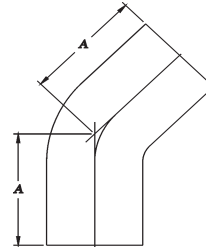

SANITARY WELD FITTINGS

SIZE	2KW 45 DEGREE ELBOW		
	T304 #7 FINISH	T316L #7 FINISH	A in
1"	137-1247	137-1247X	1 3/16
1-1/2"	137-1255	137-1255X	1 5/8
2"	137-1263	137-1263X	2 5/16
2-1/2"	137-1271	137-1271X	3
3"	137-1279	137-1279X	3 11/16
4"	137-1287	137-1287X	4 13/16
6"	137-3256 POA	137-3256X POA	7 1/2