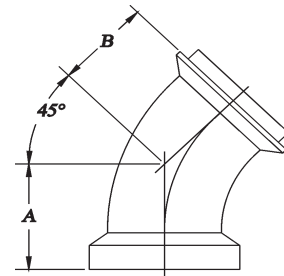

I-LINE FITTINGS

SIZE	2PI 45 DEGREE ELBOW MALE X FEMALE I-LINE			
	T304 #7 FINISH	T316L #7 FINISH	A in	B in
1"	137-3891	137-3891X	1 5/16	1 1/8
1-1/2"	137-3892	137-3892X	1 23/32	1 17/32
2"	137-3893	137-3893X	2 1/8	1 7/8
2-1/2"	137-3894	137-3894X	2 5/8	2 5/16
3"	137-3895	137-3895X	3 1/8	3 1/8
4"	137-3896	137-3896X	4 1/4	3 15/16