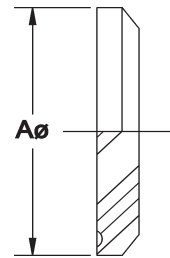

Q-LINE FITTINGS

SIZE	14HRQ WELDING FERRULE			14HTQ TYGON HOSE ADAPTER			16AQ-14Q SOLID END CAP		16AQSG SIGHT GLASS	
	T304 #7 FINISH	T316L #7 FINISH	A in	T304 #7 FINISH	T316L #7 FINISH	A in	T304 #7 FINISH	T316L #7 FINISH	ACRYLIC	A$\varnothing$ in
1"	129-820	129-820X	1 23/32	129-782	129-782X	4	Mar-97	3-97X	3-156	2
1-1/2"	129-821	129-821X	1 3/4	129-783	129-783X	4 1/8	Mar-98	3-98X	3-157	2
2"	129-822	129-822X	2 5/8	129-784	129-784X	4 17/32	Mar-99	3-99X	3-158	2 5/8
2-1/2"	129-823	129-823X	2 25/32	129-785	129-785X	4 29/32	3-100	3-100X	3-159	3 5/16
3"	129-824	129-824X	3 17/32	129-786	129-786X	5 3/32	3-101	3-101X	3-160	3 7/8
4"	129-825	129-825X	3 25/32	-	-	5 5/32	3-102	3-102X	3-161	4 7/8