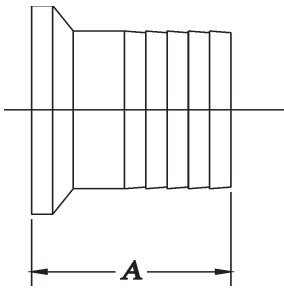

Q-LINE FITTINGS

SIZE	14HRQ WELDING FERRULE			14HTQ TYGON HOSE ADAPTER			16AQ-14Q SOLID END CAP		16AQSG SIGHT GLASS	
	T304 #7 FINISH	T316L #7 FINISH	A in	T304 #7 FINISH	T316L #7 FINISH	A in	T304 #7 FINISH	T316L #7 FINISH	ACRYLIC	A$\varnothing$ in
1"	129-820	129-820X	1 23/32	129-782	129-782X	4	Mar-97	3-97X	3-156	2
1-1/2"	129-821	129-821X	1 3/4	129-783	129-783X	4 1/8	Mar-98	3-98X	3-157	2
2"	129-822	129-822X	2 5/8	129-784	129-784X	4 17/32	Mar-99	3-99X	3-158	2 5/8
2-1/2"	129-823	129-823X	2 25/32	129-785	129-785X	4 29/32	3-100	3-100X	3-159	3 5/16
3"	129-824	129-824X	3 17/32	129-786	129-786X	5 3/32	3-101	3-101X	3-160	3 7/8
4"	129-825	129-825X	3 25/32	-	-	5 5/32	3-102	3-102X	3-161	4 7/8