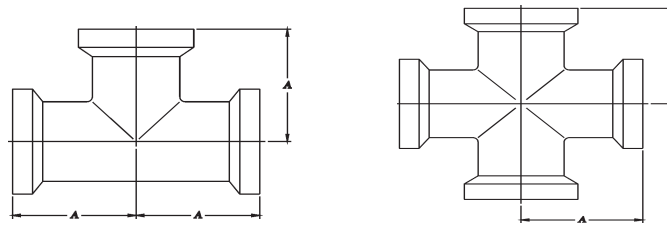

I-LINE FITTINGS

SIZE	7I TEE FEMALE I-LINE		9I CROSS FEMALE I-LINE CROSS		
	T304 #7 FINISH	T316L #7 FINISH	T304 #7 FINISH	T316L #7 FINISH	A in
1"	137-3980	137-3980X	137-3999	137-3999X	1 13/16
1-1/2"	137-3981	137-3981X	137-4000	137-4000X	2 3/8
2"	137-3982	137-3982X	137-4001	137-4001X	2 25/32
2-1/2"	137-3983	137-3983X	137-4002	137-4002X	3 3/16
3"	137-3984	137-3984X	137-4003	137-4003X	3 1/2
4"	137-3985	137-3985X	137-4004	137-4004X	4 21/32

SIZE	7RI REDUCING TEE FEMALE I-LINE				
	T304 #7 FINISH	T316L #7 FINISH	A in	B in	C in
1-1/2" x 1"	237-3897	237-3897X	2 9/16	5 1/8	2 29/32
2" x 1"	237-3898	237-3898X	3 3/32	6 3/16	3 7/32
2" x 1-1/2"	237-3899	237-3899X	3 3/32	6 3/16	3 17/32
2-1/2" x 1-1/2"	237-3901	237-3901X	3 15/32	6 15/16	3 23/32
2-1/2" x 2"	237-3902	237-3902X	3 15/32	6 15/16	4 9/32
3" x 2"	237-3905	237-3905X	3 25/32	7 9/16	4 1/16
3" x 2-1/2"	237-3906	237-3906X	3 25/32	7 9/16	4 13/32
4" x 2-1/2"	237-3910	237-3910X	4 25/32	9 9/16	4 27/32
4" x 3"	237-3911	237-3911X	4 25/32	9 9/16	5 1/16