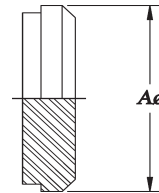

SIZE	15WL THREADED FERRULE TANK SPUD LIGHT			23B THERMOMETER CAP		16A CAP		
	T304 #7 FINISH	T316L #7 FINISH	A in	T304 #7 FINISH	A in	T304 #7 FINISH	T316L #7 FINISH	A in
1"	129-91	129-91X	2	13-Mar	1 5/16	1-Mar	3-1X	1 5/16
1-1/2"	129-92	129-92X	2 1/4	14-Mar	1 27/32	2-Mar	3-2X	1 27/32
2"	129-93	129-93X	2 1/2	15-Mar	2 3/8	3-Mar	3-3X	2 3/8
2-1/2"	129-94	129-94X	2 3/4	16-Mar	2 29/32	4-Mar	3-4X	2 29/32
3"	129-95	129-95X	3	17-Mar	3 7/16	5-Mar	3-5X	3 7/16
4"	129-96	129-96X	4	18-Mar	4 1/2	6-Mar	3-6X	4 1/2