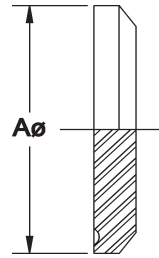

Q-LINE FITTINGS

SIZE	14HRQ WELDING FERRULE			14HTQ TYGON HOSE ADAPTER			16AQ-14Q SOLID END CAP		16AQSG SIGHT GLASS	
	T304 #7 FINISH	T316L #7 FINISH	A in	T304 #7 FINISH	T316L #7 FINISH	A in	T304 #7 FINISH	T316L #7 FINISH	ACRYLIC	A$\varnothing$ in
1"	129-820	129-820X	1 23/32	129-782	129-782X	4	Mar-97	3-97X	3-156	2
1-1/2"	129-821	129-821X	1 3/4	129-783	129-783X	4 1/8	Mar-98	3-98X	3-157	2
2"	129-822	129-822X	2 5/8	129-784	129-784X	4 17/32	Mar-99	3-99X	3-158	2 5/8
2-1/2"	129-823	129-823X	2 25/32	129-785	129-785X	4 29/32	3-100	3-100X	3-159	3 5/16
3"	129-824	129-824X	3 17/32	129-786	129-786X	5 3/32	3-101	3-101X	3-160	3 7/8
4"	129-825	129-825X	3 25/32	-	-	5 5/32	3-102	3-102X	3-161	4 7/8