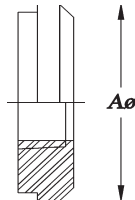

SIZE	15WL THREADED FERRULE TANK SPUD LIGHT			23B THERMOMETER CAP		16A CAP		
	T304 #7 FINISH	T316L #7 FINISH	A in	T304 #7 FINISH	A in	T304 #7 FINISH	T316L #7 FINISH	A in
1"	129-91	129-91X	2	13-Mar	1 5/16	1-Mar	3-1X	1 5/16
1-1/2"	129-92	129-92X	2 1/4	14-Mar	1 27/32	2-Mar	3-2X	1 27/32
2"	129-93	129-93X	2 1/2	15-Mar	2 3/8	3-Mar	3-3X	2 3/8
2-1/2"	129-94	129-94X	2 3/4	16-Mar	2 29/32	4-Mar	3-4X	2 29/32
3"	129-95	129-95X	3	17-Mar	3 7/16	5-Mar	3-5X	3 7/16
4"	129-96	129-96X	4	18-Mar	4 1/2	6-Mar	3-6X	4 1/2