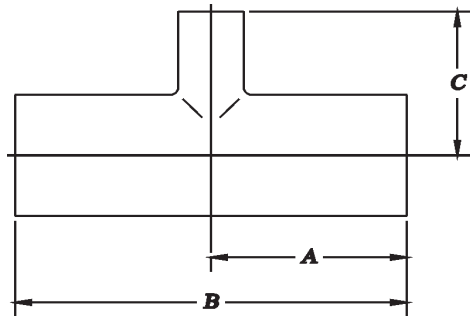

B7W

B9W

Triplex Sales Company
 1143-45 Tower Road
 Schaumburg, IL 60143
 847-839-8442 Phone
 847-839-8547 Fax
 Sales@Triplex Sales.com

TUBE O.D. FITTINGS

SIZE	B7WR REDUCING TEE				
	T304 #1 FINISH	T316L #1 FINISH	A in	B in	C in
1-1/2" x 3/4"	37-42	37-42X	2 1/4	4 1/2	2 1/4
1-1/2" x 1"	37-43	37-43X	2 1/4	4 1/2	2 1/8
2" x 1"	37-45	37-45X	3	6	2 3/8
2" x 1-1/2"	37-47	37-47X	3	6	2 1/2
2-1/2" x 1"	37-4064	37-4064X	3	6	2 3/4
2-1/2" x 1-1/2"	37-49	37-49X	3	6	2 3/4
2-1/2" x 2"	37-50	37-50X	3	6	3 1/4
3" x 1"	37-4052	37-4052X	3 1/4	6 1/2	3
3" x 1-1/2"	37-51	37-51X	3 1/4	6 1/2	3
3" x 2"	37-52	37-52X	3 1/4	6 1/2	3 1/2
3" x 2-1/2"	37-53	37-53X	3 1/4	6 1/2	3 1/4
4" x 1 1/2"	37-233	37-233X	3 7/8	6 1/2	4
4" x 2"	37-54	37-54X	3 7/8	7 3/4	4
4" x 2-1/2"	37-55	37-55X	3 7/8	7 3/4	3 3/4
4" x 3"	37-56	37-56X	3 7/8	7 3/4	3 3/4
6" x 3"	37-3353 POA	37-3353X POA	5	10	4 3/4
6" x 4"	37-3354 POA	37-3354X POA	5	10	4 7/8