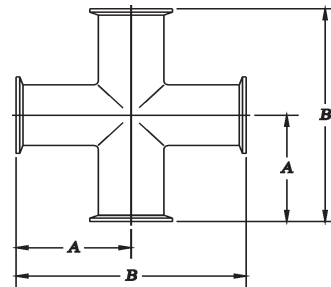

SIZE	9MP CROSS			A in	B in
	T304 #7 FINISH	T316L #7 FINISH			
1"	137-630	137-630X		2 3/8	4 3/4
1-1/2"	137-631	137-631X		2 3/4	5 1/2
2"	137-632	137-632X		3 1/2	7
2-1/2"	137-633	137-633X		3 1/2	7
3"	137-634	137-634X		3 3/4	7 1/2
4"	137-635	137-635X		4 1/2	9
6"	137-2983	137-2983X		6 1/2	13