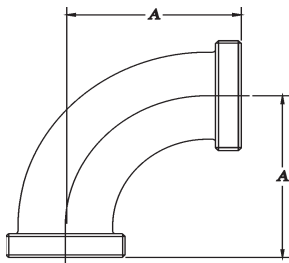

BEVEL SEAT FITTINGS

SIZE	2C 90 DEGREE SWEEP ELBOW		2E 90 DEGREE SWEEP ELBOW		A in
	T304 #7 FINISH	T316L #7 FINISH	T304 #7 FINISH	T316L #7 FINISH	
1"	137-270	137-270X	137-276	137-276X	2 3/16
1-1/2"	137-271	137-271X	137-277	137-277X	2 15/16
2"	137-272	137-272X	137-278	137-278X	3 23/32
2-1/2"	137-273	137-273X	137-279	137-279X	4 27/32
3"	137-274	137-274X	137-280	137-280X	5 29/32
4"	137-275	137-275X	137-281	137-281X	8 1/16

SIZE	2F 90 DEGREE SWEEP		A in	2P 45 DEGREE ELBOW		
	T304 #7 FINISH	T316L #7 FINISH		T304 #7 FINISH	A in	B in
1"	137-282	137-282X	2 3/16	137-314	1 5/16	2 1/8
1-1/2"	137-283	137-283X	2 15/16	137-315	1 23/32	2 1/8
2"	137-284	137-284X	3 23/32	137-316	2 1/8	2 5/16
2-1/2"	137-285	137-285X	4 27/32	137-317	2 5/8	2 9/16
3"	137-286	137-286X	5 29/32	137-318	3 1/8	2 29/32
4"	137-287	137-287X	8 1/16	137-319	4 1/4	3 7/8