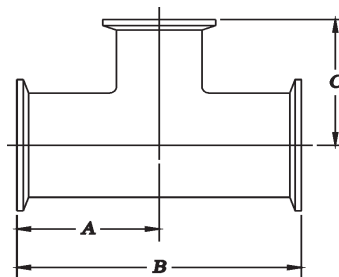

Triplex Sales Company
 1143-45 Tower Road
 Schaumburg, IL 60143
 847-839-8442 Phone
 847-839-8547 Fax
 Sales@Triplex Sales.com

S-LINE FITTINGS

SIZE	7RMP REDUCING TEE				
	T304 #7 FINISH	T316L #7 FINISH	A in	B in	C in
1 1/2"x1"	237-3010	237-3010X	2 5/32	4 5/16	1 7/8
2" x 1"	237-3012	237-3012X	2 9/16	5 1/8	2 1/8
2" x 1-1/2"	237-3011	237-3011X	2 9/16	5 1/8	2 13/32
2-1/2" x 1"	237-3015	237-3015X	2 27/32	5 11/16	2 3/8
2-1/2" x 1 1/2"	237-3014	237-3014X	2 27/32	5 11/16	2 21/32
2-1/2" x 2"	237-3013	237-3013X	2 27/32	5 11/16	2 13/16
3" x 1"	237-3019	237-3019X	3 3/32	6 3/16	2 5/8
3" x 1 1/2"	237-3018	237-3018X	3 3/32	6 3/16	2 29/32
3" x 2"	237-3017	237-3017X	3 3/32	6 3/16	3 1/16
3" x 2 1/2"	237-3016	237-3016X	3 3/32	6 3/16	3 3/32
4"x 1"	237-3024	237-3024X	4 1/16	8 1/8	3 1/8
4"x 1 1/2"	237-3023	237-3023X	4 1/16	8 1/8	3 3/32
4"x 2 "	237-3022	237-3022X	4 1/16	8 1/8	3 19/32
4"x 2 1/2"	237-3021	237-3021X	4 1/16	8 1/8	3 19/32
4"x3"	237-3020	237-3020X	4 1/16	8 1/8	3 19/32
6"x3"	237-3031 POA	237-3031X POA	5 7/8	11 3/4	5 1/4
6"x4"	237-3030 POA	237-3030X POA	5 7/8	11 3/4	5 1/2