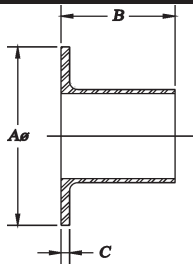

B7W

B9W

Triplex Sales Company
 1143-45 Tower Road
 Schaumburg, IL 60143
 847-839-8442 Phone
 847-839-8547 Fax
 Sales@Triplex Sales.com

TUBE O.D. FITTINGS

SIZE	B7WR REDUCING TEE				
	T304 #1 FINISH	T316L #1 FINISH	A in	B in	C in
1-1/2" x 3/4"	37-42	37-42X	2 1/4	4 1/2	2 1/4
1-1/2" x 1"	37-43	37-43X	2 1/4	4 1/2	2 1/8
2" x 1"	37-45	37-45X	3	6	2 3/8
2" x 1-1/2"	37-47	37-47X	3	6	2 1/2
2-1/2" x 1"	37-4064	37-4064X	3	6	2 3/4
2-1/2" x 1-1/2"	37-49	37-49X	3	6	2 3/4
2-1/2" x 2"	37-50	37-50X	3	6	3 1/4
3" x 1"	37-4052	37-4052X	3 1/4	6 1/2	3
3" x 1-1/2"	37-51	37-51X	3 1/4	6 1/2	3
3" x 2"	37-52	37-52X	3 1/4	6 1/2	3 1/2
3" x 2-1/2"	37-53	37-53X	3 1/4	6 1/2	3 1/4
4" x 1 1/2"	37-233	37-233X	3 7/8	6 1/2	4
4" x 2"	37-54	37-54X	3 7/8	7 3/4	4
4" x 2-1/2"	37-55	37-55X	3 7/8	7 3/4	3 3/4
4" x 3"	37-56	37-56X	3 7/8	7 3/4	3 3/4
6" x 3"	37-3353 POA	37-3353X POA	5	10	4 3/4
6" x 4"	37-3354 POA	37-3354X POA	5	10	4 7/8

TUBE O.D. FITTINGS

SIZE	B14WA STUB END TYPE "A"					B14WC FLARED NIPPLE TYPE "C"			
	T304 #1 FINISH	T316L #1 FINISH	A in	B in	C in	T304 #1 FINISH	T316L #1 FINISH	A in	B in
1/2"	-	167-16X	1 5/8	1 1/8	0.098	37-86 POA	37-86X	1	1 3/8
3/4"	-	167-17X	1 11/16	1 3/8	0.098	37-87 POA	37-87X	1 3/8	1 3/8
1"	167-18 POA	167-18X	2	1 5/8	0.13	37-88 POA	37-88X	1 3/4	1 5/8
1-1/2"	167-20 POA	167-20X	2 7/8	1 3/4	0.13	37-90 POA	37-90X	2 1/2	1 3/4
2"	167-21 POA	167-21X	3 5/8	1 1/2	0.13	37-91 POA	37-91X	3 1/4	1 1/2
2-1/2"	167-22 POA	167-22X	4 1/8	2	0.13	37-92 POA	37-92X	3 3/4	2
3"	167-23 POA	167-23X	5	2 1/4	0.166	37-93 POA	37-93X	4 3/8	2 1/4
4"	167-24 POA	167-24X	6 3/16	2 5/8	0.166	37-94 POA	37-94X	5 5/8	2 5/8
6"	167-25 POA	167-25X	8 1/2	3	0.218	37-3040 POA	37-3040X	7 3/4	3