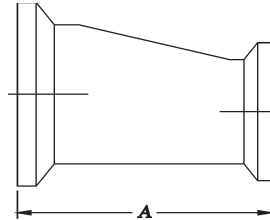

Q-LINE FITTINGS

SIZE	31Q-14FQ CONCENTRIC REDUCER			32Q-14FQ ECCENTRIC REDUCER		
	T304 #7 FINISH	T316L #7 FINISH	A in	T304 #7 FINISH	T316L #7 FINISH	A in
1-1/2" x 1"	137-409	137-409X	3 15/32	137-424	137-424X	3 3/32
2" x 1-1/2"	137-411	137-411X	3 3/4	137-426	137-426X	3 3/8
2-1/2" x 1-1/2"	137-413	137-413X	3 7/8	137-428	137-428X	5 1/2
2-1/2" x 2"	137-414	137-414X	4 1/8	137-429	137-429X	3 3/4
3" x 2"	137-417	137-417X	5 3/8	137-432	137-432X	5 3/4
3" x 2-1/2"	137-418	137-418X	5 1/2	137-433	137-433X	3 7/8
4" x 2-1/2"	137-422	137-422X	5 9/16	137-437	137-437X	7 15/16
4" x 3"	137-423	137-423X	5 9/16	137-438	137-438X	5 15/16