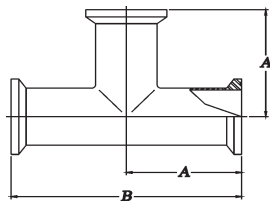

Triplex Sales Company
1143-45 Tower Road
Schaumburg, IL 60143
847-839-8442 Phone
847-839-8547 Fax
Sales@Triplex Sales.com