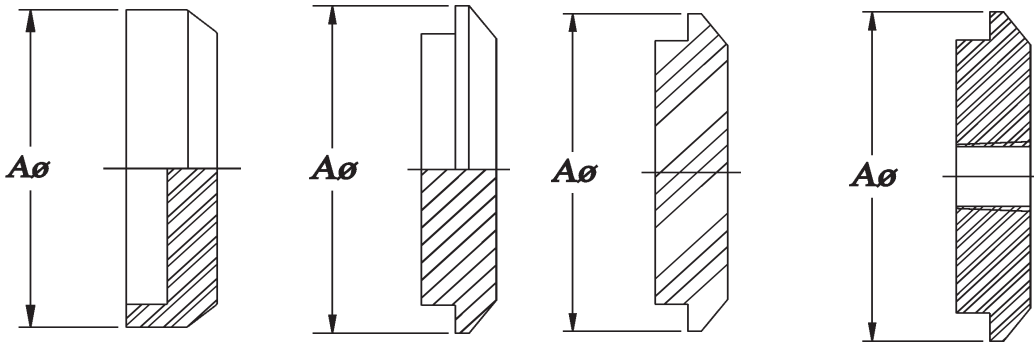

I-LINE FITTINGS

SIZE	16AI-15I FEMALE CAP		16AI-14I MALE CAP		16AI-14ISG SIGHT GLASS	23BI THERMOMETER CAP		A in
	T304 #7 FINISH	T316L #7 FINISH	T304 #7 FINISH	T316L #7 FINISH	ACRYLIC	T304 #7 FINISH	T316L #7 FINISH	
1"	3-75	3-75X	3-69	3-69X	3-150	3-127	3-127X	2
1-1/2"	3-76	3-76X	3-70	3-70X	3-151	3-128	3-128X	2
2"	3-77	3-77X	3-71	3-71X	3-152	3-129	3-129X	2 5/8
2-1/2"	3-78	3-78X	3-72	3-72X	3-153	3-130	3-130X	3 5/16
3"	3-79	3-79X	3-73	3-73X	3-154	3-131	3-131X	3 7/8
4"	3-80	3-80X	3-74	3-74X	3-155	3-132	3-132X	4 7/8
6"	3-112	3-112X	3-111	3-111X	3-232	-	-	7 1/2
8"	3-223	3-223X	3-222	3-222X	-	-	-	9 1/2