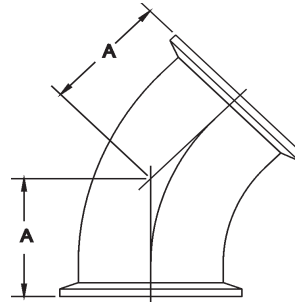

SIZE	2KMP 34 DEGREE ELBOW		
	T304 #7 FINISH	T316L #7 FINISH	A in
1"	137-618	137-618X	1 1/8
1-1/2"	137-619	137-619X	1 7/16
2"	137-620	137-620X	1 3/4
2-1/2"	137-621	137-621X	2 1/16
3"	137-622	137-622X	2 3/8
4"	137-623	137-623X	3 1/8
6"	137-2981	137-2981X	5 1/4