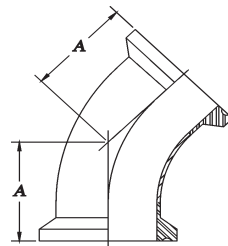

Q-LINE FITTINGS

SIZE	2CQ 90 DEGREE SWEEP ELBOW			2KQ 45 DEGREE ELBOW		
	T304 #7 FINISH	T316L #7 FINISH	A in	T304 #7 FINISH	T316L #7 FINISH	A in
1"	137-373	137-373X	2 1/32	137-379	137-379X	1 5/32
1-1/2"	137-374	137-374X	2 13/16	137-380	137-380X	1 1/2
2"	137-375	137-375X	3 13/16	137-381	137-381X	2 1/16
2-1/2"	137-376	137-376X	4 11/16	137-382	137-382X	2 1/2
3"	137-377	137-377X	5 7/16	137-383	137-383X	2 13/16
4"	137-378	137-378X	7	137-384	137-384X	3 29/32

SIZE	7XQ TEE				7Q TEE			
	T304 #7 FINISH	T316L #7 FINISH	A in	B in	T304 #7 FINISH	T316L #7 FINISH	A in	B in
1"	137-394	137-394X	2 1/32	4 1/16	-	-	-	-
1-1/2"	137-395	137-395X	2 13/16	5 5/8	-	-	-	-
2"	137-396	137-396X	3 13/16	7 5/8	-	-	-	-
2-1/2"	137-397	137-397X	4 11/16	9 3/8	137-391	137-391X	3 1/2	7
3"	137-398	137-398X	5 7/16	10 7/8	137-392	137-392X	3 3/4	7 1/2
4"	137-399	137-399X	7	14	137-393	137-393X	4 5/16	8 5/8