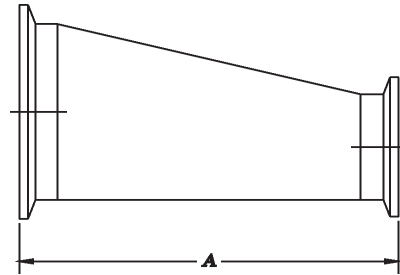

Size	32-14MP ECCENTRIC REDUCER		
	T304 #7 FINISH	T316L #7 FINISH	A in
1-1/2" x 1"	137-700	137-700X	3
2" x 1"	137-701	137-701X	5
2" x 1-1/2"	137-702	137-702X	3
2-1/2" x 1-1/2"	137-703	137-703X	5
2-1/2" x 2"	137-704	137-704X	3
3" x 1-1/2"	137-705	137-705X	7
3" x 2"	137-706	137-706X	5
3" x 2-1/2"	137-707	137-707X	3
4" x 3"	137-710	137-710X	5 1/8
6"x 3"	137-2986	137-2986X	10 3/8
6"x 4"	137-2987	137-2987X	10 1/2