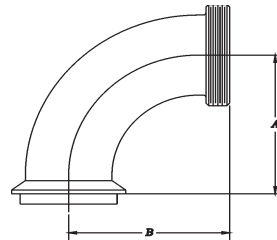

SIZE	2F-14I-15 90 DEGREE ELBOW MALE I-LINE X BEVEL SEAT			
	T304 #7 FINISH	T316L #7 FINISH	A in	B in
1"	137-4678	137-4678X	2	2 3/16
1-1/2"	137-4679	137-4679X	2 11/16	2 15/16
2"	137-4680	137-4680X	3 15/32	3 23/32
2-1/2"	137-4681	137-4681X	4 9/32	4 19/32
3"	137-4682	137-4682X	5 3/32	5 7/16
4"	137-4683	137-4683X	6 11/16	7 7/32