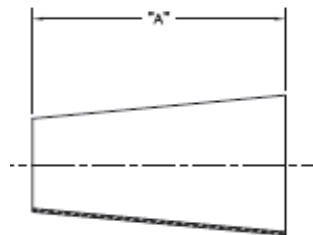

SIZE	31WC CONE CONCENTRIC REDUCER		
	T304 #7 FINISH	T316L #7 FINISH	A in
1-1/2" x 1"	37-165 POA	37-165X POA	2
2" x 1-1/2"	37-167 POA	37-167X POA	2
2-1/2" x 1-1/2"	37-169 POA	37-169X POA	4
2-1/2" x 2"	37-170 POA	37-170X POA	2
3" x 2"	37-173 POA	37-173X POA	4
3" x 2-1/2"	37-174 POA	37-174X POA	2
4" x 2"	37-177 POA	37-177X POA	8
4" x 2-1/2"	37-178 POA	37-178X POA	6
4" x 3"	37-179 POA	37-179X POA	4