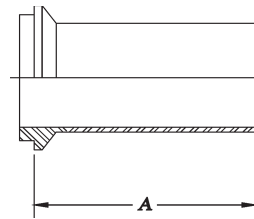

I-LINE FITTINGS

SIZE	14HRI RUBBER HOSE ADAPTER			14HTI TYGON HOSE ADAPTER		
	T304 #7 FINISH	T316L #7 FINISH	A in	T304 #7 FINISH	T316L #7 FINISH	A in
1"	129-754	129-754X	1 11/16	129-664	129-664X	4 1/16
1-1/2"	129-755	129-755X	1 5/8	129-665	129-665X	4 9/32
2"	129-756	129-756X	2 9/32	129-666	129-666X	4 1/2
2-1/2"	129-757	129-757X	2 3/8	129-667	129-667X	4 13/16
3"	129-758	129-758X	3 3/16	129-668	129-668X	5 1/16
4"	129-759	129-759X	3 15/32	129-669	129-669X	5 3/16