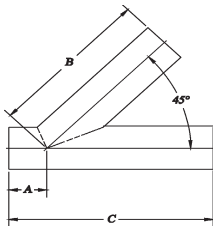

Triplex Sales Company
1143-45 Tower Road
Schaumburg, IL 60143
847-839-8442 Phone
847-839-8547 Fax
Sales@Triplex Sales.com