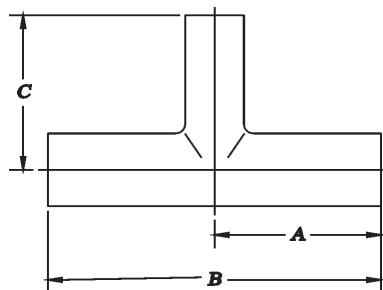

7W BUTTWELD TEE

9W BUTTWELD CROSS

Triplex Sales Company
 1143-45 Tower Road
 Schaumburg, IL 60143
 847-839-8442 Phone
 847-839-8547 Fax
 Sales@Triplex Sales.com

SANITARY WELD FITTINGS

SIZE	7WR REDUCING TEE ALL ENDS WELD				
	T304 #7 FINISH	T316L #7 FINISH	A in	B in	C in
1 1/2"x1"	137-3010	137-3010X	1 21/32	3 5/16	1 3/8
2" x 1"	137-3012	137-3012X	2 1/16	4 1/8	1 5/8
2" x 1-1/2"	137-3011	137-3011X	2 1/16	4 1/8	1 29/32
2-1/2" x 1"	137-3015	137-3015X	2 11/32	4 11/16	1 7/8
2-1/2" x 1 1/2"	137-3014	137-3014X	2 11/32	4 11/16	2 5/32
2-1/2" x 2"	137-3013	137-3013X	2 11/32	4 11/16	2 5/16
3" x 1"	137-3019	137-3019X	2 19/32	5 3/16	2 1/8
3" x 1 1/2"	137-3018	137-3018X	2 19/32	5 3/16	2 13/32
3" x 2"	137-3017	137-3017X	2 19/32	5 3/16	2 9/16
3" x 2 1/2"	137-3016	137-3016X	2 19/32	5 3/16	2 19/32
4"x 1"	137-3024	137-3024X	3 7/16	6 7/8	2 5/8
4"x 1 1/2"	137-3023	137-3023X	3 7/16	6 7/8	2 29/32
4"x 2 "	137-3022	137-3022X	3 7/16	6 7/8	3 1/16
4"x 2 1/2"	137-3021	137-3021X	3 7/16	6 7/8	3 3/32
4"x3"	137-3020	137-3020X	3 7/16	6 7/8	3 3/32
6"x3"	137-3031 POA	137-3031X POA	5	10	4 3/4
6"x4"	137-3030 POA	137-3030X POA	5	10	4 7/8