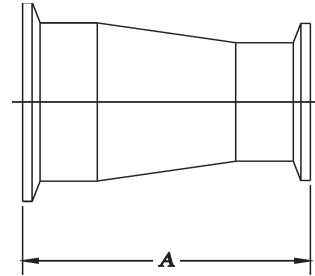

S-LINE FITTINGS

Size	31-14MP CONCENTRIC REDUCER		
	T304 #7 FINISH	T316L #7 FINISH	A in
1-1/2" x 1"	137-690	137-690X	3 3/8
2" x 1"	137-691	137-691X	3 3/8
2" x 1-1/2"	137-692	137-692X	3 3/8
2-1/2" x 1-1/2"	137-693	137-693X	3 3/8
2-1/2" x 2"	137-694	137-694X	3 3/8
3" x 1-1/2"	137-695	137-695X	4 5/8
3" x 2"	137-696	137-696X	4 5/8
3" x 2-1/2"	137-697	137-697X	4 5/8
4" x 3"	137-699	137-699X	4 3/4
6"x 3"	137-2984	137-2984X	10 3/8
6"x 4"	137-2985	137-2985X	10 1/2