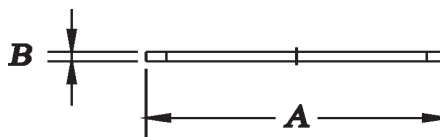

I-LINE FITTINGS

SIZE	GASKETS					
	40IH BUNA	40IV FKM	40IE EPDM	40IT TEFLON	A in	B in
1"	20-103	20-103V	20-103E	20-111	1 1/4	3/4
1-1/2"	20-104	20-104V	20-104E	20-112	1 3/4	3/4
2"	20-105	20-105V	20-105E	20-113	2 1/4	3/4
2-1/2"	20-106	20-106V	20-106E	20-114	2 3/4	3/4
3"	20-107	20-107V	20-107E	20-115	3 5/16	3/4
4"	20-108	20-108V	20-108E	20-116	4 5/16	3/4
6"	20-184	20-184V	20-184E P.O.A	20-160	6 15/16	3/4
8"	- -	- -	- -	20-253	8 15/16	3/4