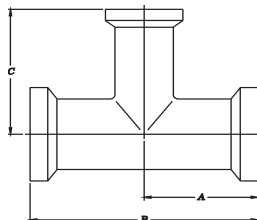

Triplex Sales Company
1143-45 Tower Road
Schaumburg, IL 60143
847-839-8442 Phone
847-839-8547 Fax
Sales@Triplex Sales.com