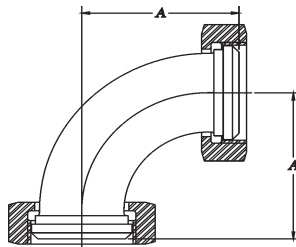

BEVEL SEAT FITTINGS

SIZE	2C 90 DEGREE SWEEP ELBOW		2E 90 DEGREE SWEEP ELBOW		A in
	T304 #7 FINISH	T316L #7 FINISH	T304 #7 FINISH	T316L #7 FINISH	
1"	137-270	137-270X	137-276	137-276X	2 3/16
1-1/2"	137-271	137-271X	137-277	137-277X	2 15/16
2"	137-272	137-272X	137-278	137-278X	3 23/32
2-1/2"	137-273	137-273X	137-279	137-279X	4 27/32
3"	137-274	137-274X	137-280	137-280X	5 29/32
4"	137-275	137-275X	137-281	137-281X	8 1/16

SIZE	2F 90 DEGREE SWEEP		A in	2P 45 DEGREE ELBOW		
	T304 #7 FINISH	T316L #7 FINISH		T304 #7 FINISH	A in	B in
1"	137-282	137-282X	2 3/16	137-314	1 5/16	2 1/8
1-1/2"	137-283	137-283X	2 15/16	137-315	1 23/32	2 1/8
2"	137-284	137-284X	3 23/32	137-316	2 1/8	2 5/16
2-1/2"	137-285	137-285X	4 27/32	137-317	2 5/8	2 9/16
3"	137-286	137-286X	5 29/32	137-318	3 1/8	2 29/32
4"	137-287	137-287X	8 1/16	137-319	4 1/4	3 7/8