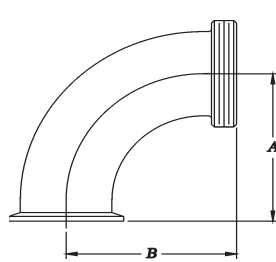

S-LINE FITTINGS

SIZE	2FMP-14 ELBOW	2FMP-15 ELBOW	A in	B in	7MP TEE		A in	B in
	T304 #7 FINISH				T304 #7 FINISH	T316L #7 FINISH		
1"	137-999	137-811	2	2 3/16	137-624	137-624X	2 3/8	4 3/4
1-1/2"	137-579	137-584	2 3/4	2 31/32	137-625	137-625X	2 3/4	5 1/2
2"	137-580	137-585	3 1/2	3 23/32	137-626	137-626X	3 1/2	7
2-1/2"	137-581	137-586	4 1/4	4 19/32	137-627	137-627X	3 1/2	7
3"	137-582	137-587	5	5 13/32	137-628	137-628X	3 3/4	7 1/2
4"	137-583	137-588	6 5/8	7 7/32	137-629	137-629X	4 1/2	9
6"	-	-	-	-	137-2982	137-2982X	6 1/2	13

2FMP-15

SIZE	9MP CROSS			A in	B in
	T304 #7 FINISH	T316L #7 FINISH			
1"	137-630	137-630X		2 3/8	4 3/4
1-1/2"	137-631	137-631X		2 3/4	5 1/2
2"	137-632	137-632X		3 1/2	7
2-1/2"	137-633	137-633X		3 1/2	7
3"	137-634	137-634X		3 3/4	7 1/2
4"	137-635	137-635X		4 1/2	9
6"	137-2983	137-2983X		6 1/2	13

Triplex Sales Company
1143-45 Tower Road
Schaumburg, IL 60143
847-839-8442 Phone
847-839-8547 Fax
Sales@Triplex Sales.com