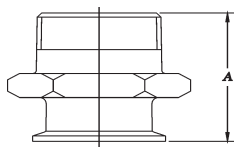

Triplex Sales Company
1143-45 Tower Road
Schaumburg, IL 60143
847-839-8442 Phone
847-839-8547 Fax
Sales@Triplex Sales.com