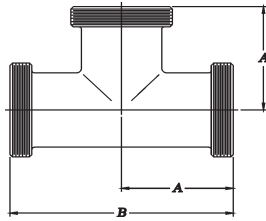

BEVEL SEAT FITTINGS

SIZE	7 TEE			SIZE	13H UNION HEX NUT			
	T304 #7 FINISH	A in	B in		T304 #7 FINISH	T316L #7 FINISH	A in	Across Flats
1"	137-325	1 13/16	3 5/8	1"	36-1	36-1X	29/32	1 13/16
1-1/2"	137-326	2 11/32	4 11/16	1-1/2"	36-2	36-2X	31/32	2 13/32
2"	137-327	2 25/32	5 9/16	2"	36-3	36-3X	1 1/16	3
2-1/2"	137-328	3 3/16	6 3/8	2-1/2"	36-4	36-4X	1 3/16	3 19/32
3"	137-329	3 17/32	7 1/16	3"	36-5	36-5X	1 9/32	4 3/16
4"	137-330	4 21/32	9 5/16	4"	36-6	36-6X	1 1/2	5 7/16

SIZE	14 FERRULE PLAIN RECESSED		14A FERRULE PLAIN			14PRF FERRULE SHORT WELDING		
	T304 #7 FINISH	A in	T304 #7 FINISH	T316L #7 FINISH	A in	T304 #7 FINISH	T316L #7 FINISH	A in
1"	29-1 POA	3/4	129-7	129-7X	1 3/8	29-31	29-31X	11/16
1-1/2"	29-2 POA	7/8	129-8	129-8X	1 1/2	29-32	29-32X	11/16
2"	29-3 POA	31/32	129-9	129-9X	1 1/2	29-33	29-33X	23/32
2-1/2"	29-4 POA	1 1/16	129-10	129-10X	1 3/4	29-34	29-34X	27/32
3"	29-5 POA	1 1/8	129-11	129-11X	1 3/4	29-35	29-35X	15/16
4"	29-6 POA	1 1/4	129-12	129-12X	1 3/4	29-36	29-36X	1