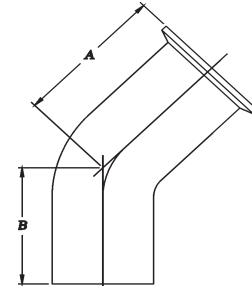

SANITARY WELD FITTINGS

SIZE	2KKW 45 DEGREE ELBOW			
	T304 #7 FINISH	T316L #7 FINISH	A in	B in
1"	237-1343	237-1343X	1 11/16	1 3/16
1-1/2"	237-1351	237-1351X	2 1/8	1 5/8
2"	237-1359	237-1359X	2 13/16	2 5/16
2-1/2"	237-1367	237-1367X	3 1/2	3
3"	237-1375	237-1375X	4 3/16	3 11/16
4"	237-1383	237-1383X	5 7/16	4 13/16