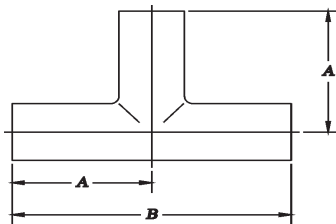

SIZE	7W WELD TEE		9W WELD CROSS		A in	B in
	T304 #7 FINISH	T316L #7 FINISH	T304 #7 FINISH	T316L #7 FINISH		
1"	137-1439	137-1439X	137-1871	137-1871X	1 1/8	2 1/4
1-1/2"	137-1447	137-1447X	137-1879	137-1879X	1 21/32	3 5/16
2"	137-1455	137-1455X	137-1887	137-1887X	2 1/16	4 1/8
2-1/2"	137-1463	137-1463X	137-1895	137-1895X	2 11/32	4 11/16
3"	137-1471	137-1471X	137-1903	137-1903X	2 19/32	5 3/16
4"	137-1479	137-1479X	137-1911	137-1911X	3 7/16	6 7/8
6"	137-3373 POA	137-3373X POA	POA	POA	5	10

7W BUTTWELD TEE