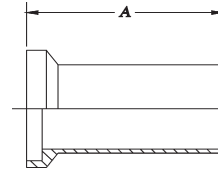

I-LINE FITTINGS

SIZE	15HRI RUBBER HOSE ADAPTER			15HTI TYGON HOSE ADAPTER		
	T304 #7 FINISH	T316L #7 FINISH	A in	T304 #7 FINISH	T316L #7 FINISH	A in
1"	129-760	129-760X	1 7/8	129-658	129-658X	4 1/4
1-1/2"	129-761	129-761X	1 13/16	129-659	129-659X	4 15/32
2"	129-762	129-762X	2 9/16	129-660	129-660X	4 3/4
2-1/2"	129-763	129-763X	2 11/16	129-661	129-661X	5 1/8
3"	129-764	129-764X	3 1/2	129-662	129-662X	5 3/8
4"	129-765	129-765X	3 25/32	129-663	129-663X	5 1/2