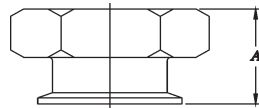

Triplex Sales Company
1143-45 Tower Road
Schaumburg, IL 60143
847-839-8442 Phone
847-839-8547 Fax
Sales@Triplex Sales.com