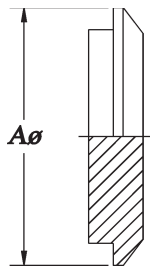

Triplex Sales Company
1143-45 Tower Road
Schaumburg, IL 60143
847-839-8442 Phone
847-839-8547 Fax
Sales@Triplex Sales.com