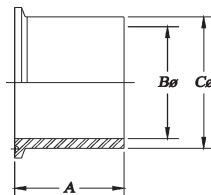

Triplex Sales Company
1143-45 Tower Road
Schaumburg, IL 60143
847-839-8442 Phone
847-839-8547 Fax
Sales@Triplex Sales.com