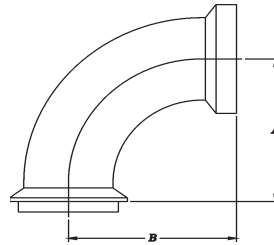

I-LINE FITTINGS

SIZE	2FI 90 DEGREE ELBOW MALE X FEMALE I-LINE			
	T304 #7 FINISH	T316L #7 FINISH	A in	B in
1"	137-3879	137-3879X	2	2 3/16
1-1/2"	137-3880	137-3880X	2 11/16	2 7/8
2"	137-3881	137-3881X	3 15/32	3 3/4
2-1/2"	137-3882	137-3882X	4 17/32	4 27/32
3"	137-3883	137-3883X	5 9/16	5 7/8
4"	137-3884	137-3884X	7 3/4	8 1/6