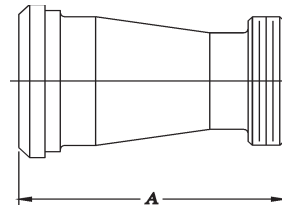

BEVEL SEAT FITTINGS

SIZE	31-14F CONCENTRIC REDUCER		31-15F CONCENTRIC REDUCER	
	T304 #7 FINISH	A in	T304 #7 FINISH	A in
1-1/2" x 1"	137-493	4 3/4	137-513	3 3/4
2" x 1"	137-494	4 25/32	137-514	3 25/32
2" x 1-1/2"	137-495	4 7/16	137-515	3 25/32
2-1/2" x 1-1/2"	137-496	4 29/32	137-516	3 29/32
2-1/2" x 2"	137-497	4 15/16	137-517	3 15/16
3" x 1-1/2"	137-498	6 1/4	137-518	5 1/4
3" x 2"	137-499	6 9/32	137-519	5 9/32
3" x 2-1/2"	137-500	6 13/32	137-520	5 13/32
4" x 2-1/2"	137-501	6 15/32	137-521	5 15/32
4" x 3"	137-502	6 9/16	137-522	5 9/16