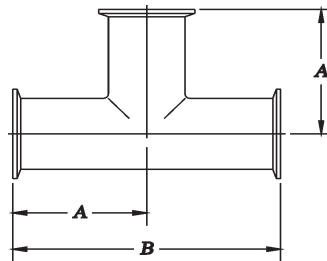

S-LINE FITTINGS

SIZE	2FMP-14 ELBOW	2FMP-15 ELBOW	A in	B in	7MP TEE		A in	B in
	T304 #7 FINISH				T304 #7 FINISH	T316L #7 FINISH		
1"	137-999	137-811	2	2 3/16	137-624	137-624X	2 3/8	4 3/4
1-1/2"	137-579	137-584	2 3/4	2 31/32	137-625	137-625X	2 3/4	5 1/2
2"	137-580	137-585	3 1/2	3 23/32	137-626	137-626X	3 1/2	7
2-1/2"	137-581	137-586	4 1/4	4 19/32	137-627	137-627X	3 1/2	7
3"	137-582	137-587	5	5 13/32	137-628	137-628X	3 3/4	7 1/2
4"	137-583	137-588	6 5/8	7 7/32	137-629	137-629X	4 1/2	9
6"	-	-	-	-	137-2982	137-2982X	6 1/2	13

SIZE	9MP CROSS			A in	B in
	T304 #7 FINISH	T316L #7 FINISH			
1"	137-630	137-630X		2 3/8	4 3/4
1-1/2"	137-631	137-631X		2 3/4	5 1/2
2"	137-632	137-632X		3 1/2	7
2-1/2"	137-633	137-633X		3 1/2	7
3"	137-634	137-634X		3 3/4	7 1/2
4"	137-635	137-635X		4 1/2	9
6"	137-2983	137-2983X		6 1/2	13

Triplex Sales Company
1143-45 Tower Road
Schaumburg, IL 60143
847-839-8442 Phone
847-839-8547 Fax
Sales@Triplex Sales.com