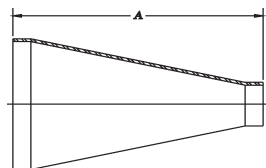

TUBE O.D. FITTINGS

SIZE	B31W CONCENTRIC REDUCER		
	T304 #1 FINISH	T316L #1 FINISH	A in
1" x 3/4"	37-113	37-113X	2 3/8
1-1/2" x 1"	37-117	37-117X	2 3/8
2" x 1"	37-119 POA	37-119X POA	2 3/8
2" x 1-1/2"	37-121	37-121X	2 3/8
2-1/2" x 1-1/2"	37-123	37-123X	2 3/8
2-1/2" x 2"	37-124	37-124X	2 3/8
3" x 2"	37-126	37-126X	3 5/8
3" x 2-1/2"	37-127	37-127X	3 5/8
4" x 2"	37-128 POA	37-128X POA	3 5/8
4" x 2-1/2"	37-129	37-129X	3 5/8
4" x 3"	37-130	37-130X	3 5/8
6"x 3"	37-2984	37-2984X	9
6"x 4"	37-2985	37-2985X	9

B31WC CONE CONCENTRIC		
T304 #1 FINISH	T316L #1 FINISH	A in
-	-	-
-	-	-
37-165ZZ POA	37-165XZZ POA	2
37-166ZZ POA	37-166XZZ POA	4
37-167ZZ POA	37-167XZZ POA	2
37-169ZZ POA	37-169XZZ POA	4
37-170ZZ POA	37-170XZZ POA	2
37-173ZZ POA	37-173XZZ POA	4
37-174ZZ POA	37-174XZZ POA	2
37-177ZZ POA	37-177XZZ POA	8
37-178ZZ POA	37-178XZZ POA	6
37-179ZZ POA	37-179XZZ POA	4

B31W