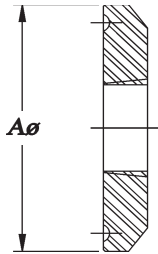

Q-LINE FITTINGS

SIZE	23BQ THERMOMETER CAP			21Q ADAPTER		
	T304 #7 FINISH	T316L #7 FINISH	A in	T304 #7 FINISH	T316L #7 FINISH	A in
1"	3-162	3-162X	2	137-4151	137-4151X	2 9/32
1-1/2"	3-163	3-163X	2	137-4159	137-4159X	2 5/16
2"	3-164	3-164X	2 5/8	137-4166	137-4166X	2 5/8
2-1/2"	3-165	3-165X	3 5/16	137-4172	137-4172X	3 1/4
3"	3-166	3-166X	3 7/8	137-4176	137-4176X	3 7/16
4"	3-167	3-167X	4 7/8	NA -	NA -	NA

SIZE	22Q ADAPTER		
	T304 #7 FINISH	T316L #7 FINISH	A in
1"	137-4184	137-4184X	1 29/32
1-1/2"	137-4192	137-4192X	1 31/32
2"	137-4199	137-4199X	2 1/4
2-1/2"	137-4205	137-4205X	2 11/16
3"	137-4209	137-4209X	2 13/16
4"	NA -	NA -	NA