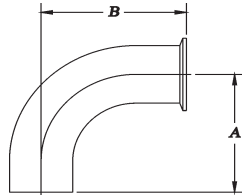

SANITARY WELD FITTINGS

SIZE	2CKW 90 DEGREE ELBOW WITH FERRULE ONE END			
	T304 #7 FINISH	T316L #7 FINISH	A in	B in
1"	137-1102	137-1102X	2 1/16	2 9/16
1-1/2"	137-1110	137-1110X	2 15/16	3 7/16
2"	137-1118	137-1118X	4 1/16	4 9/16
2-1/2"	137-1126	137-1126X	5 3/16	5 11/16
3"	137-1134	137-1134X	6 5/16	6 13/16
4"	137-1143	137-1143X	8 5/16	8 15/16