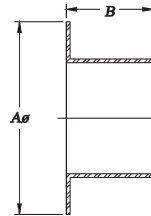

B7W

B9W

Triplex Sales Company
 1143-45 Tower Road
 Schaumburg, IL 60143
 847-839-8442 Phone
 847-839-8547 Fax
 Sales@Triplex Sales.com

TUBE O.D. FITTINGS

SIZE	B7WR REDUCING TEE				
	T304 #1 FINISH	T316L #1 FINISH	A in	B in	C in
1-1/2" x 3/4"	37-42	37-42X	2 1/4	4 1/2	2 1/4
1-1/2" x 1"	37-43	37-43X	2 1/4	4 1/2	2 1/8
2" x 1"	37-45	37-45X	3	6	2 3/8
2" x 1-1/2"	37-47	37-47X	3	6	2 1/2
2-1/2" x 1"	37-4064	37-4064X	3	6	2 3/4
2-1/2" x 1-1/2"	37-49	37-49X	3	6	2 3/4
2-1/2" x 2"	37-50	37-50X	3	6	3 1/4
3" x 1"	37-4052	37-4052X	3 1/4	6 1/2	3
3" x 1-1/2"	37-51	37-51X	3 1/4	6 1/2	3
3" x 2"	37-52	37-52X	3 1/4	6 1/2	3 1/2
3" x 2-1/2"	37-53	37-53X	3 1/4	6 1/2	3 1/4
4" x 1 1/2"	37-233	37-233X	3 7/8	6 1/2	4
4" x 2"	37-54	37-54X	3 7/8	7 3/4	4
4" x 2-1/2"	37-55	37-55X	3 7/8	7 3/4	3 3/4
4" x 3"	37-56	37-56X	3 7/8	7 3/4	3 3/4
6" x 3"	37-3353 POA	37-3353X POA	5	10	4 3/4
6" x 4"	37-3354 POA	37-3354X POA	5	10	4 7/8

TUBE O.D. FITTINGS

SIZE	B14WA STUB END TYPE "A"					B14WC FLARED NIPPLE TYPE "C"			
	T304 #1 FINISH	T316L #1 FINISH	A in	B in	C in	T304 #1 FINISH	T316L #1 FINISH	A in	B in
1/2"	-	167-16X	1 5/8	1 1/8	0.098	37-86 POA	37-86X	1	1 3/8
3/4"	-	167-17X	1 11/16	1 3/8	0.098	37-87 POA	37-87X	1 3/8	1 3/8
1"	167-18 POA	167-18X	2	1 5/8	0.13	37-88 POA	37-88X	1 3/4	1 5/8
1-1/2"	167-20 POA	167-20X	2 7/8	1 3/4	0.13	37-90 POA	37-90X	2 1/2	1 3/4
2"	167-21 POA	167-21X	3 5/8	1 1/2	0.13	37-91 POA	37-91X	3 1/4	1 1/2
2-1/2"	167-22 POA	167-22X	4 1/8	2	0.13	37-92 POA	37-92X	3 3/4	2
3"	167-23 POA	167-23X	5	2 1/4	0.166	37-93 POA	37-93X	4 3/8	2 1/4
4"	167-24 POA	167-24X	6 3/16	2 5/8	0.166	37-94 POA	37-94X	5 5/8	2 5/8
6"	167-25 POA	167-25X	8 1/2	3	0.218	37-3040 POA	37-3040X	7 3/4	3