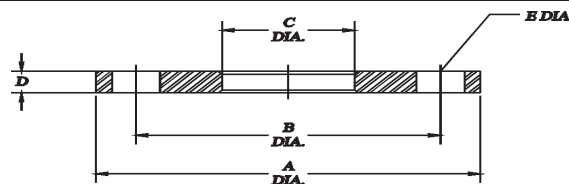

TUBE O.D. FITTINGS

SIZE	B32W ECCENTRIC REDUCER		
	T304 #1 FINISH	T316L #1 FINISH	A in
1" x 3/4"	37-2962	37-2962X	1
1-1/2" x 1"	37-2966	37-2966X	2
2" x 1"	37-2968	37-2968X	4
2" x 1-1/2"	37-2970	37-2970X	2
2-1/2" x 1-1/2"	37-2972	37-2972X	4
2-1/2" x 2"	37-2973	37-2973X	2
3" x 2"	37-2975	37-2975X	4

SIZE	B32W ECCENTRIC REDUCER		
	T304 #1 FINISH	T316L #1 FINISH	A in
3" x 2-1/2"	37-2976	37-2976X	2
4" x 2"	37-2977	37-2977X	8
4" x 2-1/2"	37-2978	37-2978X	6
4" x 3"	37-2979	37-2979X	4
6" x 3"	37-2986	37-2986X	9
6" x 4"	37-2987	37-2987X	9

SIZE	B38W BACKUP FLANGE	B38W BACKUP FLANGE	B38W BACKUP FLANGE	Out- side OD	Bolt Circle	Inside ID	Thick.	Bolt Hole Dia.	No. of Bolt Holes
	CARBON STEEL	T304	T316	A	B	C	D	E	
1/2"	67-1 POA	67-52	67-52X POA	3 1/2	2 3/8	9/16	3/8	5/8	4
3/4"	67-2 POA	67-53	67-53X POA	3 7/8	2 3/4	13/16	3/8	5/8	4
1"	67-3 POA	67-54	67-54X	4 1/4	3 1/8	1 1/16	3/8	5/8	4
1-1/2"	67-5 POA	67-56	67-56X	5	3 7/8	1 9/16	3/8	5/8	4
2"	67-6 POA	67-57	67-57X	6	4 3/4	2 1/16	7/16	3/4	4
2-1/2"	67-7 POA	67-58	67-58X	7	5 1/2	2 9/16	7/16	3/4	4
3"	67-8 POA	67-59	67-59X	7 1/2	6	3 1/16	1/2	3/4	4
4"	67-9 POA	67-60	67-60X	9	7 1/2	4 1/16	1/2	3/4	8
6"	67-26 POA	67-61	67-61X	11	9 1/2	6 1/4	1/2	7/8	8