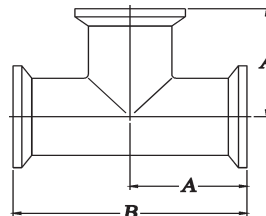

Triplex Sales Company
1143-45 Tower Road
Schaumburg, IL 60143
847-839-8442 Phone
847-839-8547 Fax
Sales@Triplex Sales.com