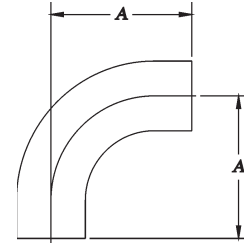

SANITARY WELD FITTINGS

SIZE	2CW 90 DEGREE ELBOW				
	T304		T316L		A in
	#1 FINISH	#7 FINISH	#1 FINISH	#7 FINISH	
1"	37-1003	37-1006	37-1003X	37-1006X	2 1/16
1-1/2"	37-1011	37-1014	37-1011X	37-1014X	2 15/16
2"	37-1019	37-1022	37-1019X	37-1022X	4 1/16
2-1/2"	37-1027	37-1030	37-1027X	37-1030X	5 3/16
3"	37-1035	37-1038	37-1035X	37-1038X	6 5/16
4"	37-1043	37-1046	37-1043X	37-1046X	8 5/16
6"	37-3261 POA	37-3264 POA	37-3261X POA	37-3264X POA	12 3/4