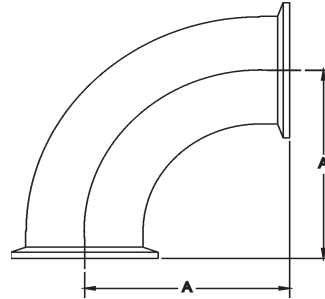

S-LINE FITTINGS

SIZE	2CMP 90 DEGREE ELBOW		
	T304 #7 FINISH	T316L #7 FINISH	A in
1"	137-573	137-573X	2
1-1/2"	137-574	137-574X	2 3/4
2"	137-575	137-575X	3 1/2
2-1/2"	137-576	137-576X	4 1/4
3"	137-577	137-577X	5
4"	137-578	137-578X	6 5/8
6"	137-2980	137-2980X	10 1/2