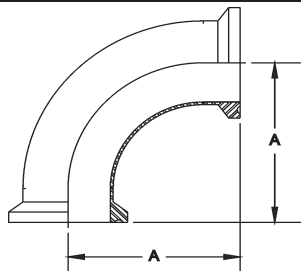

Q-LINE FITTINGS

SIZE	2CQ 90 DEGREE SWEEP ELBOW			2KQ 45 DEGREE ELBOW		
	T304 #7 FINISH	T316L #7 FINISH	A in	T304 #7 FINISH	T316L #7 FINISH	A in
1"	137-373	137-373X	2 1/32	137-379	137-379X	1 5/32
1-1/2"	137-374	137-374X	2 13/16	137-380	137-380X	1 1/2
2"	137-375	137-375X	3 13/16	137-381	137-381X	2 1/16
2-1/2"	137-376	137-376X	4 11/16	137-382	137-382X	2 1/2
3"	137-377	137-377X	5 7/16	137-383	137-383X	2 13/16
4"	137-378	137-378X	7	137-384	137-384X	3 29/32

SIZE	7XQ TEE				7Q TEE			
	T304 #7 FINISH	T316L #7 FINISH	A in	B in	T304 #7 FINISH	T316L #7 FINISH	A in	B in
1"	137-394	137-394X	2 1/32	4 1/16	-	-	-	-
1-1/2"	137-395	137-395X	2 13/16	5 5/8	-	-	-	-
2"	137-396	137-396X	3 13/16	7 5/8	-	-	-	-
2-1/2"	137-397	137-397X	4 11/16	9 3/8	137-391	137-391X	3 1/2	7
3"	137-398	137-398X	5 7/16	10 7/8	137-392	137-392X	3 3/4	7 1/2
4"	137-399	137-399X	7	14	137-393	137-393X	4 5/16	8 5/8