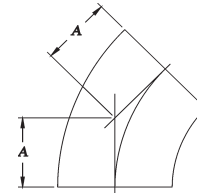

SIZE	B2WK-7 45 DEGREE ELBOW (POLISHED)		
	T304 #7 FINISH	T316L #7 FINISH	A in
1/2"	137-10 POA	137-10X POA	9/32
3/4"	137-11 POA	137-11X POA	15/32
1"	137-12	137-12X	5/8
1-1/4"	137-13 POA	137-13X POA	25/32
1-1/2"	137-14	137-14X	15/16
2"	137-15	137-15X	1 1/4
2-1/2"	137-16	137-16X	1 9/16
3"	137-17	137-17X	1 7/8
4"	137-18	137-18X	2 1/2
6"	137-19	137-19X	3 3/4